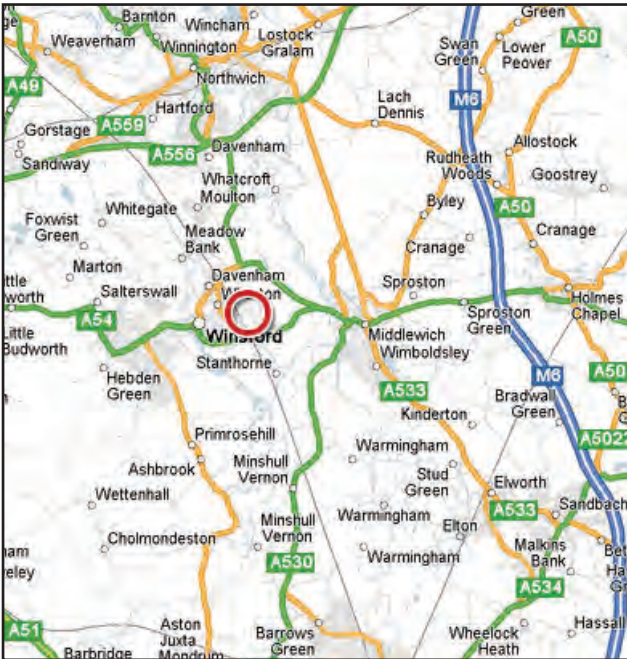

RFID Test Centre

Directions

Heading from the north

From the M6, continue south and exit at junction 18. At the roundabout, take the third exit onto the A54 and continue towards Winsford. Turn right into Winsford Industrial Estate, Road One, arriving at Linpac on your left.

Heading from the south

From the M6, continue north and exit at junction 18. At the roundabout, take the first exit onto the A54 and continue towards Winsford. Turn right into Winsford Industrial Estate, Road One, arriving at Linpac on your left.